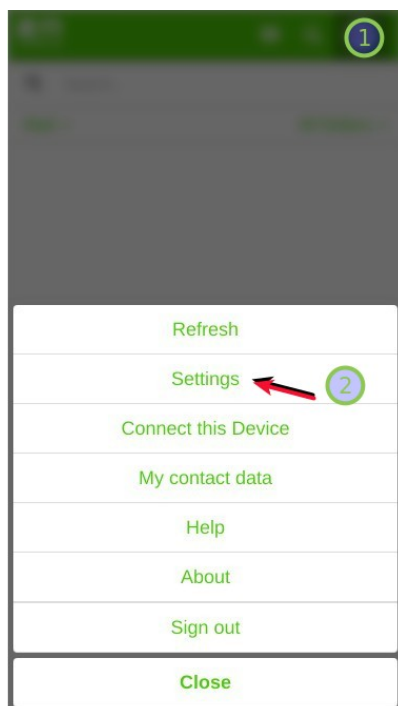

Where to find the settings in mailbox.org

Since June 2020 the "settings" button in the online office of mailbox.org was moved. You can now find it when you are logged in at mailbox.org and click on the cogwheel symbol in the upper right corner. It is located between the help and the avatar button (the circle with your initials).

The "settings" button in the mobile view was not changed. You can find it as follows:

When you are logged in at mailbox.org and click on the avatar (the circle with your initials) in the upper right corner.